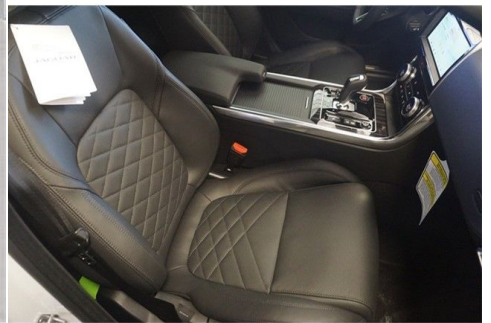

2020 XE

S 8-Speed Automatic

MSRP \$46,165

Model Year	Transmission	Bodystyle	Exterior Color	Interior Trim	Vin
2020	8-Speed Automatic	4 DOOR SEDAN	Yulong White	Ebony / Ebony	SAJAE4FX0LCP57387

Retailer Comments

Yulong White Metallic 2020 Jaguar XE S RWD 8-Speed Automatic 2.0L I4 Turbocharged, 16-Way Powered Heated/Cooled Front Seats w/Memory, Exterior Parking Camera Rear, Front dual zone A/C, Garage Door Opener (HomeLink), Illuminated entry, Meridian Sound System (380W), Power moonroof, Steering wheel mounted audio controls, Wireless Device Charging.25/34 City/Highway MPGAdditional included features/equipment:2020 XE P250 SGARAGE DOOR OPENER (HOMELINK)MERIDIAN SOUND SYSTEM (380W)AUTO-DIMMING POWER FOLD HEATED DOOR MIRRORS W/MEMORY - -inc: approach lightsEBONY MORZINE HEADLININGHEATED STEERING WHEELKEYLESS ENTRYGLOSS GREY FIGURED EBONY WOOD VENEERWIRELESS DEVICE CHARGING - -inc: Qi - 15W outputYULONG WHITE METALLIC16-WAY POWERED HEATED/COOLED FRONT SEATS W/MEMORY - -inc: diver memoryEBONY/LIGHT OYSTER STITCH, GRAINED LEATHER SEAT TRIMEBONY/TONAL STITCH, WINDSOR LEATHER SEAT TRIM