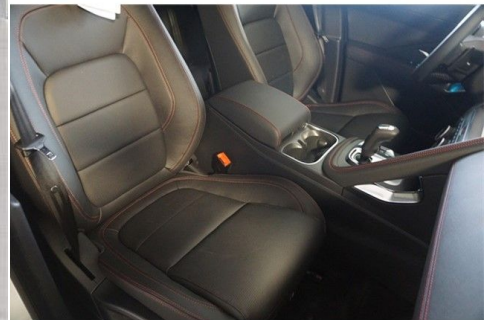

2020 E-PACE 9-Speed Automatic

MSRP \$49,388

| Model Year | Transmission | Bodystyle | Exterior Color | Interior Trim | Vin |
|------------|-------------------|-----------|----------------|------------------------|-------------------|
| 2020 | 9-Speed Automatic | SUV | Yulong White | Ebony / Ebony Interior | SADF12FX0L1Z76435 |

Retailer Comments

Yulong White Metallic 2020 Jaguar E-PACE P250 AWD Checkered Flag Edition AWD 9-Speed Automatic 2.0L I4 Turbocharged Additional included features/equipment:•E-PACE AWD CHECKERED FLAG•WHLs:19"•PWRED TAILGATE•10-WY HTD FRT STS•HOMELINK GARAGE DOOR OPENER•RADIO: MERIDIAN 380W SOUND SYSTEM•TOW HITCH RECEIVER•YULONG WHITE METALLIC•EBONY/EBONY, GRAINED LEATHER SEAT TRIM•BASIC INTERIOR PROTECTION PACK - -inc: Trunk Mat, Collapsible Cargo Carrier, Front/Rear Rubber Mats•WHEEL PROTECTION PACK CHROME LOCKS - -inc: tire pressure gauge and tire and wheel cleaner, Chrome Wheel Locks•CAR CARE PACK - -inc: 10 cleaner wipes, microfiber cloth, leather cleaner, leather conditioner, leather protectant and carpet spot removerABS brakes, Alloy wheels, Compass, Electronic Stability Control, Front dual zone A/C, Heated door mirrors, Heated front seats, Illuminated entry, Low tire pressure warning, Navigation System, Power Liftgate, Remote keyless entry, Traction control.Recent Arrival! 21/28 City/Highway MPG