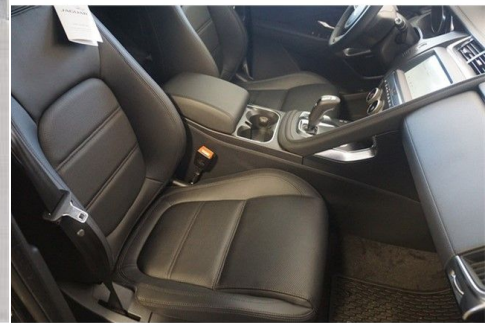

2020 E-PACE

BASE 9-Speed Automatic

MSRP \$46,253

Model Year	Transmission	Bodystyle	Exterior Color	Interior Trim	Vin
2020	9-Speed Automatic	SUV	Narvik Black	Ebony / Ebony Interior	SADFK2FX4L1Z76595

Retailer Comments

****MERIDIAN 380W SOUND SYSTEM**FIXED PANORAMIC ROOF**POWERED TAILGATE**HEATED SEATS**NAVIGATION**BLUETOOTH**REAR VIEW CAMARA**JAGUAR ELITECARE AND MORE!!**Narvik Black 2020 Jaguar E-PACE P250 AWD AWD 9-Speed Automatic 2.0L I4 TurbochargedAdditional included features/equipment:E-PACE AWD P250HOMELINK GARAGE DOOR OPENERRADIO: MERIDIAN 380W SOUND SYSTEMWHEELS: 19"FIXED PANORAMIC ROOFKEYLESS ENTRYPOWERED TAILGATEBLIND SPOT ASSIST (BSA)NARVIK BLACK10-WAY HEATED FRONT SEATSEBONY/EBONY, GRAINED LEATHER SEAT TRIMWHEEL PROTECTION PACK CHROME LOCKS - -inc: tire pressure gauge and tire and wheel cleaner, Chrome Wheel LocksBASIC INTERIOR PROTECTION PACK - -inc: Trunk Mat, Collapsible Cargo Carrier, Front/Rear Rubber MatsCAR CARE PACK - -inc: 10 cleaner wipes, microfiber cloth, leather cleaner, leather conditioner, leather protectant and carpet spot remover, ABS brakes, Compass, Electronic Stability Control, Exterior Parking Camera Rear, Fixed Panoramic Roof, Front dual zone A/C, Grained Leather Seat Trim, Heated door mirrors, Illuminated entry, Low tire pressure warning, Power passenger seat, Radio: Meridian 380W Sound System, Rain sensing wipers, Remote keyless entry, Traction control.Recent Arrival! 21/28 City/Highway MPG**