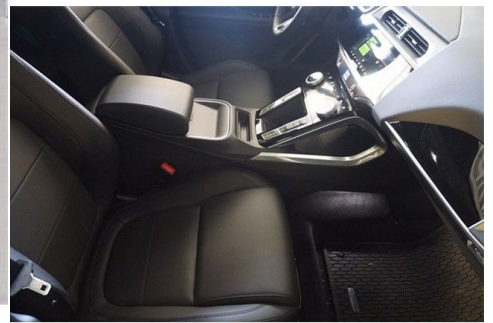

2020 I-PACE

EV400 S Single-Speed Automatic

MSRP $74,054

Model Year	Transmission	Bodystyle	Exterior Color	Interior Trim	Vin
2020	Single-Speed Automatic	5 Door SUV	Fuji White	Ebony / Ebony	SADHB2S1XL1F79471

Retailer Comments

Fuji White 2020 Jaguar I-PACE S AWD Single-Speed Automatic Electric ZEV 394hp Black Exterior Pack, Exterior Parking Camera Rear, Gloss Black Grille w/Gloss Black Surround, Gloss Black Side Window Surround, Luxtec Seat Trim, Navigation system: InControl Navigation Pro, Radio: Meridian 380W Sound System, Wheels: 20" 6 Spoke (Style 6007). Additional included features/equipment: I-PACE EV400 S AWDLT OYSTER MORZINE HDLININGPREM INT PROT PACKWHEELS: 20BLACK EXTERIOR PACK - -inc: Gloss Black Grille w/Gloss Black Surround, Gloss Black Side Window SurroundFUJI WHITE8-WAY SEMI-POWERED HEATED SPORT SEATSEBONY, LUXTEC SEAT TRIMCAR CARE PACKRecent Arrival! 80/72 City/Highway MPG

Jaguar Dallas

11400 N Central Expy,
Dallas,
TX,
75243
United States
(214) 691-4294

OPENING TIMES

Monday	8:30am - 7:00pm
Tuesday	8:30am - 7:00pm
Wednesday	8:30am - 7:00pm
Thursday	8:30am - 7:00pm
Friday	8:30am - 7:00pm
Saturday	8:30am - 6:00pm
Sunday	Closed

Every effort has been made to ensure the accuracy of the information above, however, errors may occur. Do not rely entirely on this information but check with your retailer about items which may affect your decision to purchase.