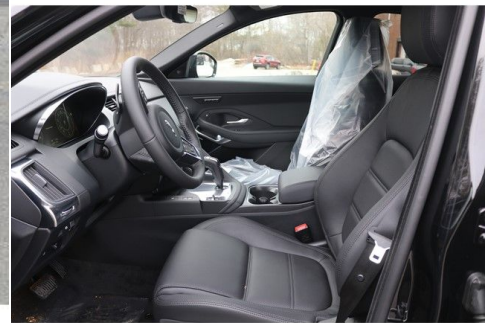

2020 E-PACE

MSRP $51,373

SE 9-Speed Automatic w/OD

Model Year	Transmission	Bodystyle	Exterior Color	Interior Trim	Vin
2020	9-Speed Automatic w/OD	SUV	Santorini Black	Ebony / Ebony Interior	SADFP2FX4L1Z77070

Retailer Comments

ALWAYS OPEN ONLINE Our physical showrooms are closed as mandated by the Governor. However, we are open 24/7 online at HerbChambers.com. All sales inquiries will be directed by our sales managers to our sales associates who are working remotely. They will assist you over the phone, and also give you the latest information on incredible offers from our lending partners. We can then deliver your new or pre-owned vehicle to you. BUY WITH CONFIDENCE The Herb Chambers Companies generates over 2.7 billion dollars in sales each year with over 2,400 employees. Last year over 60,000 people chose Herb Chambers for their new or used vehicle and another 500,000 clients serviced with one of our 60 dealerships. Please allow us the opportunity to exceed your expectations as well! KEY FEATURES INCLUDE Navigation, All Wheel Drive, Power Liftgate, Back-Up Camera, Turbocharged, Premium Sound System, iPod/MP3 Input, Onboard Communications System, Aluminum Wheels, Remote Engine Start, Dual Zone A/C, Lane Keeping Assist, Brake Actuated Limited Slip Differential, WiFi Hotspot, Cross-Traffic Alert Rear Spoiler, MP3 Player, Privacy Glass, Keyless Entry, Remote Trunk Release. .

Jaguar Sudbury

83 Boston Post Rd,
Sudbury,
MA,
01776
United States
(508) 650-8822

OPENING TIMES

Monday	8:30am - 8:00pm
Tuesday	8:30am - 8:00pm
Wednesday	8:30am - 8:00pm
Thursday	8:30am - 8:00pm
Friday	8:30am - 6:00pm
Saturday	8:30am - 6:00pm
Sunday	11:00am - 5:00pm