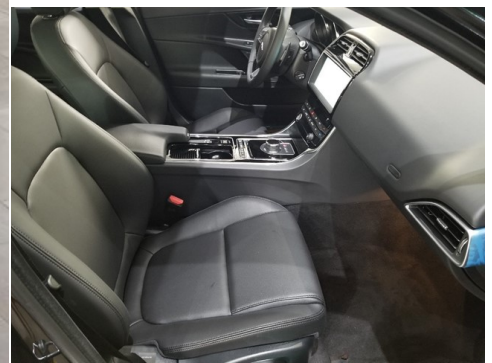

**2019 XE**

**MSRP \$47,274**

**PREMIUM 8-Speed Automatic w/OD**

Model Year	Transmission	Bodystyle	Exterior Color	Interior Trim	Vin
2019	8-Speed Automatic w/OD	4 DOOR SEDAN	Santorini Black	Ebony / Ebony	SAJAD4FN0KCP44252

### Retailer Comments

Wheels: 17 7 Split-Spoke Alloy (Style 7010), Wheels w/Silver Accents, Valet Function, Trunk Rear Cargo Access, Trip Computer, Transmission: Electronic 8-Speed ZF Automatic -inc: ZF 8HP45, JaguarDrive Control w/normal, eco, dynamic and rain/ice/snow mode and steering wheel mounted shift paddles, Tires: 17, Tire Specific Low Tire Pressure Warning, Systems Monitor, Single Stainless Steel Exhaust w/Polished Tailpipe Finisher. This Jaguar XE has a strong Intercooled Turbo Diesel I-4 2.0 L/122 engine powering this Automatic transmission.\*This Jaguar XE 20d Premium Has Everything You Want \*Side Impact Beams, Seats w/Leatherette Back Material, Remote Releases -Inc: Power Cargo Access and Power Fuel, Remote Keyless Entry w/Integrated Key Transmitter, Illuminated Entry and Panic Button, Rear-Wheel Drive, Rear Fog Lamps, Rear Cupholder, Rain Detecting Variable Intermittent Wipers, Radio: Meridian 380W Sound System -inc: InControl Touch 10 touchscreen, voice control, dynamic volume control, Bluetooth connectivity and audio streaming, iPod integration, HD Radio and USB and 12V socket in center console, Radio w/Seek-Scan, Clock, Aux Audio Input Jack, Steering Wheel Controls, Voice Activation and Radio Data System, Proximity Key For Push Button Start Only, Power Rear Windows, Power Rear Child Safety Locks, Power Door Locks w/Autolock Feature, Power 1st Row Windows w/Front And Rear 1-Touch Up/Down, Perimeter/Approach Lights, Perimeter Alarm, Outside Temp Gauge, Outboard Front Lap And Shoulder Safety Belts -inc: Rear Center 3 Point and Pretensioners, Multi-Link Rear Suspension w/Coil Springs.\* Visit Us Today \*For a must-own Jaguar XE come see us at Jaguar Palm Beach, 915 S. Dixie Hwy, West Palm Beach, FL 33401. Just minutes away!