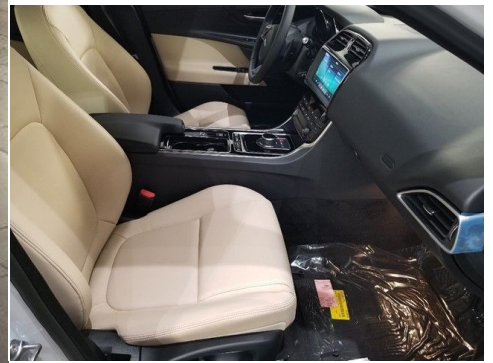

# 2019 XE

**MSRP \$47,790**

**PREMIUM 8-Speed Automatic w/OD**

Model Year	Transmission	Bodystyle	Exterior Color	Interior Trim	Vin
2019	8-Speed Automatic w/OD	4 DOOR SEDAN	Yulong White	Latte / Ebony	SAJAD4FN1KCP51274