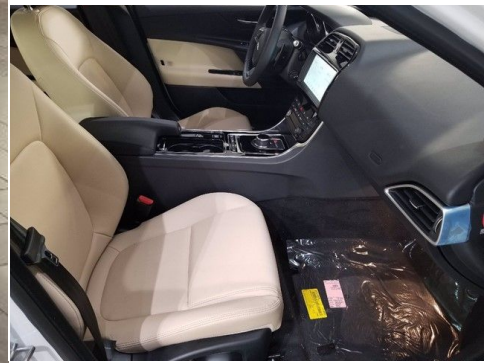

2019 XE

MSRP $43,130

PREMIUM 8-Speed Automatic w/OD

Model Year	Transmission	Bodystyle	Exterior Color	Interior Trim	Vin
2019	8-Speed Automatic w/OD	4 DOOR SEDAN	Fuji White	Latte / Ebony	SAJAD4FX3KCP51035

Retailer Comments

Executive Savings Sales Event MSRP $43,130. Don't wait, these exclusive savings won't be available for long. Contact the #1 Jaguar dealer in North America, Jaguar Palm Beach today! This XE 25t Premium is featured in Fuji White with Latte/Ebony interior. Jaguar Palm Beach- Serving Palm Beach County and the Treasure Coast. Visit JaguarPalmBeach.com 24/7 for our complete new and pre-owned luxury listings or call 866-296-7709 for more details. Wheels: 17 7 Split-Spoke Alloy (Style 7010), Wheels w/Silver Accents, Valet Function, Trunk Rear Cargo Access, Trip Computer, Transmission: Electronic 8-Speed ZF Automatic -inc: ZF 8HP45, JaguarDrive Control w/normal, eco, dynamic and rain/ice/snow mode and steering wheel mounted shift paddles, Tires: 17, Tire Specific Low Tire Pressure Warning, Systems Monitor, Smart Device Remote Engine Start. This Jaguar XE has a strong Intercooled Turbo Premium Unleaded I-4 2.0 L/122 engine powering this Automatic transmission.*These Packages Will Make Your Jaguar XE 25t Premium The Envy of Your Friends *Side Impact Beams, Seats w/Leatherette Back Material, Remote Releases -inc: Power Cargo Access and Power Fuel, Remote Keyless Entry w/Integrated Key Transmitter, Illuminated Entry and Panic Button, Rear-Wheel Drive, Rear Fog Lamps, Rear Cupholder, Rain Detecting Variable Intermittent Wipers, Radio: Meridian 380W Sound System -inc: InControl Touch 10 touchscreen, voice control, dynamic volume control, Bluetooth connectivity and audio streaming, iPod integration, HD Radio and USB and 12V socket in center console, Radio w/Seek-Scan, Clock, Aux Audio Input Jack, Steering Wheel Controls, Voice Activation and Radio Data System, Quasi-Dual Stainless Steel Exhaust w/Polished Tailpipe Finisher, Proximity Key For Push Button Start Only, Power Rear Windows, Power Rear Child Safety Locks, Power Door Locks w/Autolock Feature, Power 1st Row Windows w/Front And Rear 1-Touch Up/Down, Perimeter/Approach Lights, Perimeter Alarm, Outside Temp Gauge, Outboard Front Lap And Shoulder Safety Belts -inc: Rear Center 3 Point and Pretensioners.*Stop By Today *A short visit to Jaguar Palm Beach located at 915 S. Dixie Hwy, West Palm Beach, FL 33401 can get you a tried-and-true XE today!