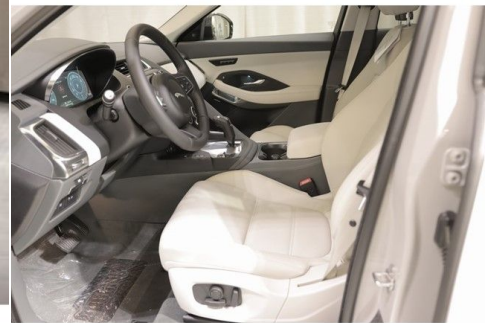

2020 E-PACE

MSRP \$51,158

BASE 9-Speed Automatic

Model Year	Transmission	Bodystyle	Exterior Color	Interior Trim	Vin
2020	9-Speed Automatic	SUV	Borascio Grey	Lunar / Light Oyster Interior	SADFK2FX2L1Z79804

Retailer Comments

Borascio Grey Metallic 2020 Jaguar E-PACE P250 AWD 9-Speed Automatic 2.0L I4 Turbocharged Interior Protection Pack, Heated Rear Seats, Traffic Sign Recognition, Auto-Dimming, Power Fold, Heated Door Mirrors w/Memory, Wheels: 19' 5 Spoke Style 5049 w/Satin Dark Grey Finish, SiriusXM All Access Package w/3 month trial HSD Radio TMM, 14-Way Heated Memory Front Seats, Adaptive Speed Limiter, Auto-dimming door mirrors, Basic Rear Seat Convenience Pack, Blind Spot Assist (BSA), Brake assist, Car Care Pack, Electronic Stability Control, Emergency Communication System: InControl Protect, Exterior Parking Camera Rear, Fixed Panoramic Roof, Grained Leather Seat Trim, Heated door mirrors, HomeLink Garage Door Opener, InControl Connect Pro Pack, Interactive Driver Display, Keyless Entry, Navigation Pro, Powered Tailgate, Radio: Meridian 380W Sound System, Remote Keyless Entry, Security System, Softgrain Leather Steering Wheel. Recent Arrival! 21/28 City/Highway MPG