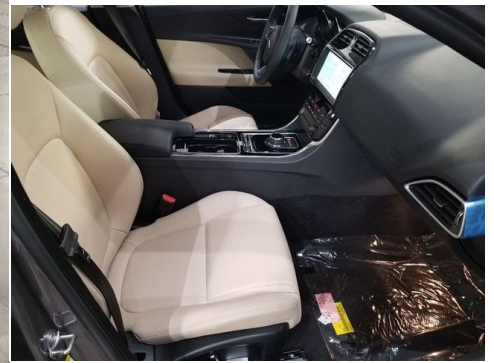

2019 XE

MSRP \$48,790

PREMIUM 8-Speed Automatic w/OD

Model Year	Transmission	Bodystyle	Exterior Color	Interior Trim	Vin
2019	8-Speed Automatic w/OD	4 DOOR SEDAN	Corris Grey	Latte / Ebony	SAJAJ4FX3KCP51500

Retailer Comments

Wheels: 17 7 Split-Spoke Alloy (Style 7010), Wheels w/Silver Accents, Valet Function, Trunk Rear Cargo Access, Trip Computer, Transmission: Electronic 8-Speed ZF Automatic -inc: ZF 8HP45, JaguarDrive Control w/normal, eco, dynamic and rain/ice/snow mode and steering wheel mounted shift paddles, Tires: 17, Tire Specific Low Tire Pressure Warning, Systems Monitor, Side Impact Beams. This Jaguar XE has a strong Intercooled Turbo Premium Unleaded I-4 2.0 L/122 engine powering this Automatic transmission.* Experience a Fully-Loaded Jaguar XE 25t Premium *Seats w/Leatherette Back Material, Remote Releases -inc: Power Cargo Access and Power Fuel, Remote Keyless Entry w/Integrated Key Transmitter, Illuminated Entry and Panic Button, Rear Fog Lamps, Rear Cupholder, Rain Detecting Variable Intermittent Wipers, Radio: Meridian 380W Sound System -inc: InControl Touch 10 touchscreen, voice control, dynamic volume control, Bluetooth connectivity and audio streaming, iPod integration, HD Radio and USB and 12V socket in center console, Radio w/Seek-Scan, Clock, Aux Audio Input Jack, Steering Wheel Controls, Voice Activation and Radio Data System, Quasi-Dual Stainless Steel Exhaust w/Polished Tailpipe Finisher, Proximity Key For Push Button Start Only, Power Rear Windows, Power Rear Child Safety Locks, Power Door Locks w/Autolock Feature, Power 1st Row Windows w/Front And Rear 1-Touch Up/Down, Perimeter/Approach Lights, Perimeter Alarm, Outside Temp Gauge, Outboard Front Lap And Shoulder Safety Belts -inc: Rear Center 3 Point and Pretensioners, Multi-Link Rear Suspension w/Coil Springs, Metal-Look Gear Shift Knob.* Stop By Today *For a must-own Jaguar XE come see us at Jaguar Palm Beach, 915 S. Dixie Hwy, West Palm Beach, FL 33401. Just minutes away!