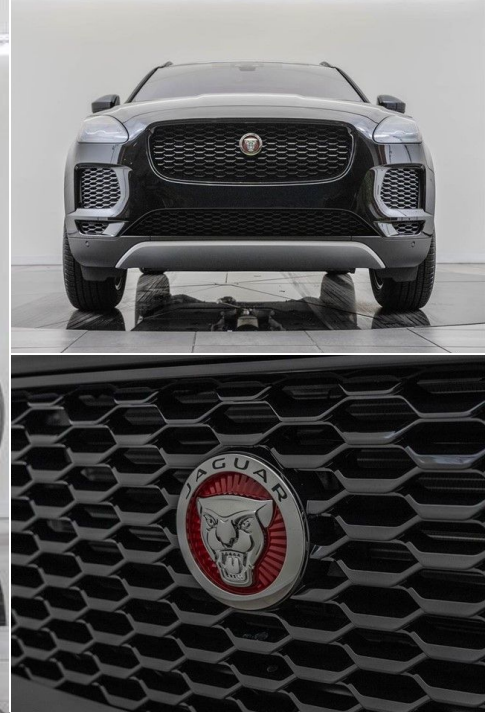

2020 E-PACE

MSRP \$51,704

2020 JAGUAR (A9) 4DR SUV 105.6 WB AWD 9-Speed Automatic
w/OD

Model Year	Transmission	Bodystyle	Exterior Color	Interior Trim	Vin
2020	9-Speed Automatic w/OD	SUV	Santorini Black	Ebony / Ebony Interior	SADFK2FX6L1Z81264

Retailer Comments

Scores 28 Highway MPG and 21 City MPG! This Jaguar E-PACE boasts a Intercooled Turbo Premium Unleaded I-4 2.0 L/122 engine powering this Automatic transmission. Wheels: 18 9 Spoke Sparkle Silver -inc: Style 9008, Valet Function, Trip Computer. This Jaguar E-PACE Features the Following Options Transmission: 9-Speed Automatic -inc: JaguarDrive Control w/eco, dynamic, normal and rain/ice/snow modes, Transmission w/Sequential Shift Control, Tires: 18 All-Season, Systems Monitor, Strut Front Suspension w/Coil Springs, Streaming Audio, Steel Spare Wheel, Smart Device Remote Engine Start, Side Impact Beams, Rigid Cargo Cover. Stop By Today For a must-own Jaguar E-PACE come see us at Jaguar / Land Rover of Wichita, 1525 N GREENWICH RD, Wichita, KS 67206-3100. Just minutes away! Price includes: \$2000 - Allowance Credit. Exp. 03/31/2020