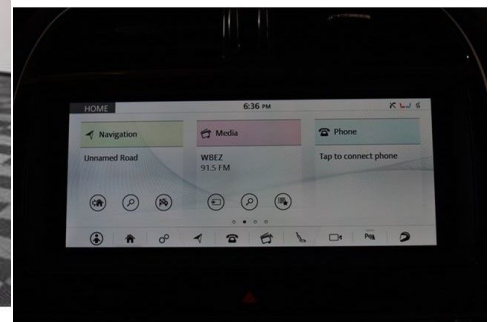

2020 XE

MSRP \$58,538

R-DYNAMIC S Automatic

Model Year	Transmission	Bodystyle	Exterior Color	Interior Trim	Vin
2020	Automatic	4 DOOR SEDAN	Firenze Red	Light Oyster / Ebony	SAJAT4GX5LCP60581

Retailer Comments

NOW OFFERING COMPLETE ONLINE PURCHASING!!! This vehicle is nicely appointed with: Remote Engine Start: Smart Device, Collision Avoidance System, Lane Keeping Assist, Drowsiness Alert, *Apple CarPlay, Android Auto, Voice Recognition, Bluetooth Hands-Free, Wi-Fi Hotspot, 16-Way Powered Heated/Cooled Front Seats w/Memory, Adaptive Cruise Control, Adaptive Dynamics, Auto High-beam Headlights, Auto-Dimming Power Fold Heated Door Mirrors w/Memory, Basic Interior Protection Pack, Black Exterior Pack, Blind Spot Assist, Cold Climate Pack, Configurable Dynamics, Connected Navigation Pack, Connected Navigation Pro, Drive Pack, Exterior Parking Camera Rear, Gloss Ash Burr Wood Veneer, Gloss Black Grille w/Gloss Black Surround, Gloss Black Side Vents, Gloss Black Side Window Surrounds, Headlight Power Wash, Heated Steering Wheel, Heated Windshield w/Heated Washer Jets, High-Speed Emergency Braking, Meridian Sound System (380W), Online Pack, Power moonroof, Remote keyless entry, SiriusXM Satellite Radio, Traffic Sign Recognition Adaptive Speed Limiter, Wheel Protection Pack Chrome Locks. South Shore JLR at the corner of US 30 and Burr St in Crown Point, IN. Let us be your dealer! We offer complimentary pick-up and drop off for service, as well as go the extra mile for our customers! Serving Schererville, Crown Point, Valparaiso, Dyer, Saint John, Indiana, and Orland Park, Olympia Fields, Flossmoor, IL! Just minutes from Chicago! * Price does NOT include Tax, Title, License or Doc Fee. Price includes: \$3000 - Allowance Credit. Exp. 09/30/2020