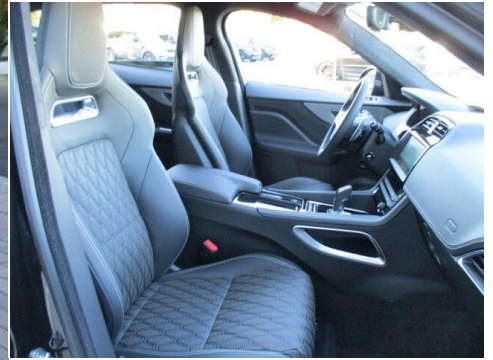

2020 F-PACE

SVR 8-Speed Automatic

MSRP $90,133

Model Year	Transmission	Bodystyle	Exterior Color	Interior Trim	Vin
2020	8-Speed Automatic	SUV	Santorini Black	Ebony / Ebony	SADCZ2EE9LA626510

Retailer Comments

2020 Jaguar F-PACE SVR. This New Jaguar comes well equipped with Driver Assist Package with Blind Spot Assist, 360 Degree Surround Camera, Adaptive Cruise Control w/Steering Assist, High-Speed Emergency Braking, Park Assist, Rear Traffic Monitor, Luxury Interior Package with Configurable Ambient Interior Lighting, Lockable Cooled Glovebox, Four-Zone Climate Control, Air Quality Sensor, Cabin Air Ionization, 2 12V Power Sockets in 2nd Row, Illuminated Metal Treadplates, Meridian Surround Sound System (825 Watt), Gloss Black Roof Rails, Rear Seat Remote Release Levers, Loadspace Storage Rails, Traffic Sign Recognition Adaptive Speed Limiter, Lane Keep Assist Driver Condition Monitor, Rear Camera, 360 Degree Parking Aid, Emergency Brake Assist, Dynamic Stability Control, Remote (Emergency Collision Notification, Stolen Vehicle Locator, Remote Start), Interactive Driver Display, Bluetooth, USB Ports, Apple CarPlay, Android Auto, InControl Apps, SiriusXM All Access Package w/3 Month Trial Period HD Radio, 10' Touch Pro System w/Navigation Pro, Pro Services, Wi-Fi Hotspot (w/Limited Data Trial), Keyless Entry Push Button Start, Ambient Interior Lighting, HomeLink, Bright Metal Pedals, Metal Treadplates, Power Adjustable Heated Sport Soft Grain Leather Steering Wheel, Heated Split Fold Rear Seats, Heated Cooled Power Front Performance Seats w/Lumbar Memory, Lozenge Quilted Windsor Leather Seats. Panoramic Roof-Sliding Front Section w/Power Blind, SVR Body Kit, Powered Tailgate, Adaptive LED Headlights w/Signature Daytime Running Lights, Power Wash, Auto High Beam, 22-inch 5 Split-Spoke Style 5081 w/DT Finish Wheels, and a Powerful 5.0L 550 HP Supercharged V8 Engine. Come Experience the Difference Jaguar has to Offer! Enjoy Best-In-Class, 5-year/60,000-mile Coverage*, Complimentary Scheduled Maintenance and Roadside Assistance, plus Jaguar InControl Remote Protect That Lets you Stay Connected to Your Vehicle. Together, These Features Ensure Both You and Your Jaguar Vehicle are Looked after 24/7, 365 Days a Year Letting you Focus on Something More Important: Driving and Enjoying Your Jaguar Vehicle. Jaguar Land Rover Cape Fear offers Free Loaner Vehicles to all of our New and Used Jaguar Customers. As well as, Pick up and Delivery Service for our Out of Town Customers. Give us a Try Before You Buy!