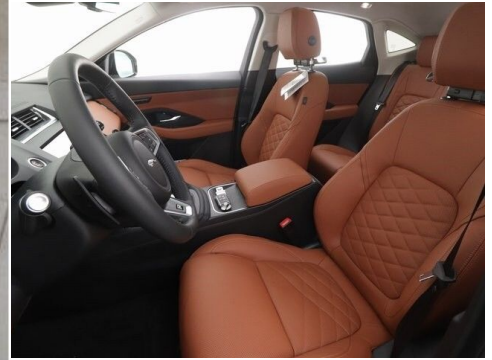

2020 E-PACE

SE 9-Speed Automatic

MSRP $53,417

Model Year

2020

Transmission

9-Speed Automatic

Bodystyle

SUV

Exterior Color

Fuji White

Interior Trim

Ebony / Sienna Tan Interior

Vin

SADFP2FX1L1Z83036

Retailer Comments

Are you interested in a simply great car? You won't want to miss this excellent value! It delivers style and power in a single package! A turbocharger further enhances performance, while also preserving fuel economy. Jaguar infused the interior with top shelf amenities, such as: power front seats, turn signal indicator mirrors, and cruise control. Under the hood you'll find a 4 cylinder engine with more than 200 horsepower, and all wheel drive keeps this model firmly attached to the road surface. Well tuned suspension and stability control deliver a spirited, yet composed, ride and drive We have the vehicle you've been searching for at a price you can afford. Stop by our dealership or give us a call for more information.

Jaguar Troy

1815 Maplelawn Dr,
Troy,
MI,
48084
United States
(248) 643-6900

OPENING TIMES

Monday	8:30am - 9:00pm
Tuesday	8:30am - 6:00pm
Wednesday	8:30am - 6:00pm
Thursday	8:30am - 9:00pm
Friday	8:30am - 6:00pm
Saturday	10:00am - 5:00pm
Sunday	Closed

Every effort has been made to ensure the accuracy of the information above, however, errors may occur. Do not rely entirely on this information but check with your retailer about items which may affect your decision to purchase.