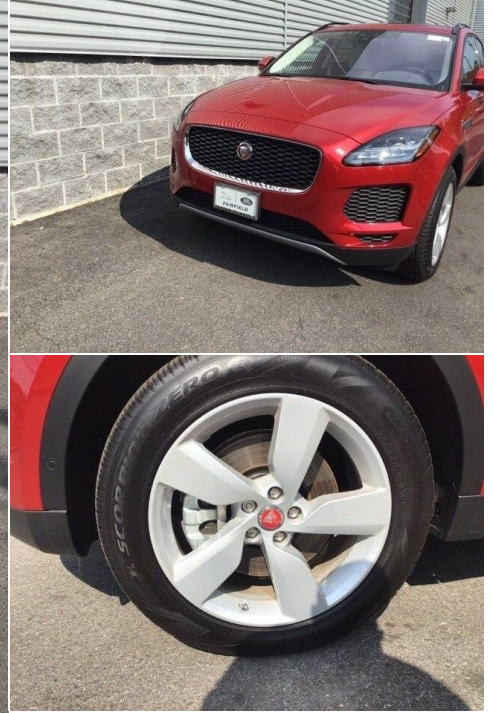

2020 E-PACE

SE 9-Speed Automatic

MSRP \$51,633

Model Year	Transmission	Bodystyle	Exterior Color	Interior Trim	Vin
2020	9-Speed Automatic	SUV	Firenze Red	Lunar / Light Oyster Interior	SADFP2FX4L1Z84035

Retailer Comments

Red 2020 Jaguar E-PACE SE AWD 9-Speed Automatic 2.0L I4 Turbocharged 21/28 City/Highway MPG

Jaguar Fairfield

1 Commerce Dr,
Fairfield,
CT,
06825
United States
(203) 874-8500

OPENING TIMES

Monday	9:00am - 7:00pm
Tuesday	9:00am - 7:00pm
Wednesday	9:00am - 7:00pm
Thursday	9:00am - 7:00pm
Friday	9:00am - 6:00pm
Saturday	9:00am - 5:00pm
Sunday	Closed