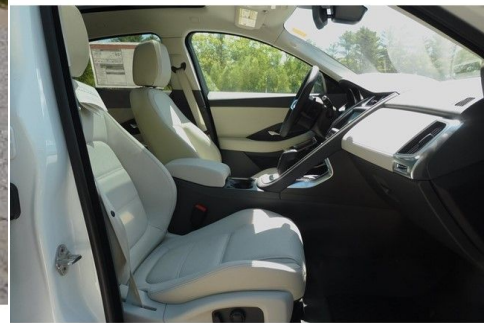

2020 E-PACE

MSRP \$51,009

SE N/A

Model Year	Transmission	Bodystyle	Exterior Color	Interior Trim	Vin
2020	N/A	SUV	Fuji White	Lunar / Light Oyster Interior	SADFP2FX3L1Z83507

Retailer Comments

Drive this home today! This vehicle won't be on the lot long! It offers the latest in technological innovation and style. Turbocharger technology provides forced air induction, enhancing performance while preserving fuel economy. Jaguar infused the interior with top shelf amenities, such as: automatic temperature control, a roof rack, and a blind spot monitoring system. Smooth gearshifts are achieved thanks to the efficient 4 cylinder engine, and all wheel drive keeps this model firmly attached to the road surface. Well tuned suspension and stability control deliver a spirited, yet composed, ride and drive Our team is professional, and we offer a no-pressure environment. We'd be happy to answer any questions that you may have. We are here to help you.