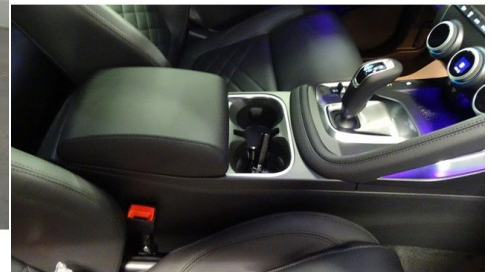

2020 E-PACE

SE Automatic

MSRP \$55,277

Model Year	Transmission	Bodystyle	Exterior Color	Interior Trim	Vin
2020	Automatic	SUV	Narvik Black	Ebony / Ebony Interior	SADFP2FX9L1Z82720

Retailer Comments

Heated Leather Seats, Nav System, Moonroof, CAR CARE PACK, WHEEL PROTECTION PACK CHROME LOCKS, BASIC REAR SEAT CONVENIENCE PACK, Power Liftgate. SE trim, Narvik Black exterior and Ebony/Ebony interior. EPA 28 MPG Hwy/21 MPG City! KEY FEATURES INCLUDE Navigation, All Wheel Drive, Power Liftgate, Back-Up Camera, Turbocharged, iPod/MP3 Input, Onboard Communications System, Remote Engine Start, Dual Zone A/C, WiFi Hotspot, Lane Keeping Assist, Brake Actuated Limited Slip Differential, Apple CarPlay, Cross-Traffic Alert, Smart Device Integration Rear Spoiler, MP3 Player, Remote Trunk Release, Privacy Glass, Child Safety Locks. OPTION PACKAGES WINDSOR LEATHER SEAT TRIM, WHEELS: 20" 5 SPLIT-SPOKE GLOSS BLACK FINISH: Style 5051, Tires: 20" All-Season, FIXED PANORAMIC ROOF, COLD CLIMATE PACK: R-Dynamic Branded Leather Steering Wheel, Black Gearshift Paddles, Heated Windshield w/Heated Washer Jets, INTERACTIVE DRIVER DISPLAY: 12.3" full digital instrument cluster, KEYLESS ENTRY, 18-WAY HEATED MEMORY FRONT SEATS: memory mirrors, RADIO: MERIDIAN 825W SURROUND SOUND SYSTEM, SIRIUSXM SATELLITE RADIO HD RADIO: 3-month complimentary service, BLIND SPOT ASSIST (BSA), BASIC INTERIOR PROTECTION PACK: Trunk Mat, Collapsible Cargo Carrier, Front/Rear Rubber Mats, BLACK EXTERIOR PACK: Gloss Black Side Window Surround, Gloss Black Grille w/Gloss Black Surround, gloss black surround, Gloss Black Side Vents, FULL LENGTH GLOSS BLACK ROOF RAILS, CONFIGURABLE AMBIENT INTERIOR LIGHTING, SURROUND CAMERA SYSTEM, WHEEL PROTECTION PACK CHROME LOCKS: tire pressure gauge and tire and wheel cleaner, Chrome Wheel Locks, BASIC REAR SEAT CONVENIENCE PACK: 2 click and go base units, 1 hook attachment and 1 coat hanger attachment, CAR CARE PACK: 10 cleaner wipes Horsepower calculations based on trim engine configuration. Fuel economy calculations based on original manufacturer data for trim engine configuration. Please confirm the accuracy of the included equipment by calling us prior to purchase. This Dealership checks the vehicle recall status prior t