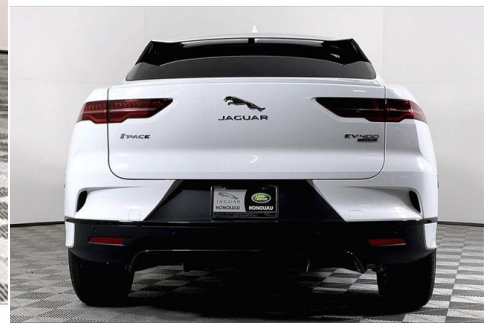

2020 I-PACE

EV400 S Single-Speed Automatic

MSRP \$72,925

Model Year	Transmission	Bodystyle	Exterior Color	Interior Trim	Vin
2020	Single-Speed Automatic	5 Door SUV	Fuji White	Ebony / Ebony	SADHB2S16L1F83291

Retailer Comments

Fuji White 2020 Jaguar I-PACE S AWD Single-Speed Automatic Electric ZEV 394hp 80/72 City/Highway MPG

Jaguar Honolulu

888 Kapiolani Blvd,
Honolulu,
HI,
96813
United States
(808) 592-7400