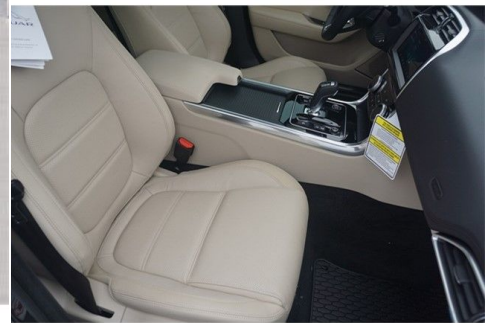

2020 XE

S 8-Speed Automatic

MSRP $44,983

Model Year	Transmission	Bodystyle	Exterior Color	Interior Trim	Vin
2020	8-Speed Automatic	4 DOOR SEDAN	Narvik Black	Ecru / Ebony	SAJAE4FX3LCP61370

Retailer Comments

BLACK EXTERIOR PACK - HEATED SEATS - KEYLESS ENTRY - 380W MERIDIAN SOUND - WIRELESS CHARGING - BLIND SPOT AND MORE!!Narvik Black 2020 Jaguar XE S RWD 8-Speed Automatic 2.0L I4 Turbocharged , Black Exterior Pack, Exterior Parking Camera Rear, Front dual zone A/C, Fully automatic headlights, Garage Door Opener (HomeLink), Gloss Black Grille w/Gloss Black Surround, Gloss Black Side Vents, Gloss Black Side Window Surrounds, Heated Front Seats, Meridian Sound System (380W), Power moonroof, SiriusXM Satellite Radio, Steering wheel mounted audio controls, Wireless Device Charging.Recent Arrival! 25/34 City/Highway MPGAdditional included features/equipment:**•2020 XE P250 S•GARAGE DOOR OPENER (HOMELINK)•SIRIUSXM SATELLITE RADIO•MERIDIAN SOUND SYSTEM (380W)•AUTO-DIMMING POWER FOLD HEATED DOOR MIRRORS - -inc: approach lights•HEATED STEERING WHEEL•BLACK EXTERIOR PACK - -inc: Gloss Black Side Window Surrounds, Gloss Black Grille w/Gloss Black Surround, Gloss Black Side Vents•KEYLESS ENTRY•Blind spot assist•WIRELESS DEVICE CHARGING - -inc: Qi - 15W output•NARVIK BLACK•HEATED FRONT SEATS•ECRU/TONAL STITCH, GRAINED LEATHER SEAT TRIM•BASIC REAR SEAT CONVENIENCE PACK•BASIC INTERIOR PROTECTION PACK**

Jaguar Dallas

11400 N Central Expy,
Dallas,
TX,
75243
United States
(214) 691-4294

OPENING TIMES

Monday	8:30am - 7:00pm
Tuesday	8:30am - 7:00pm
Wednesday	8:30am - 7:00pm
Thursday	8:30am - 7:00pm
Friday	8:30am - 7:00pm
Saturday	8:30am - 6:00pm
Sunday	Closed