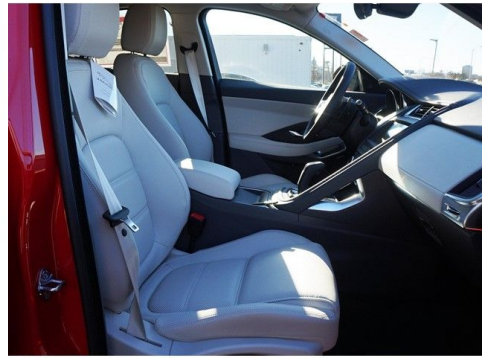

# 2019 E-PACE

SE Automatic

MSRP \$51,428

Model Year	Transmission	Bodystyle	Exterior Color	Interior Trim	Vin
2019	Automatic	SUV	Caldera Red	Lunar / Light Oyster Interior	SADFP2FX5K1Z43007