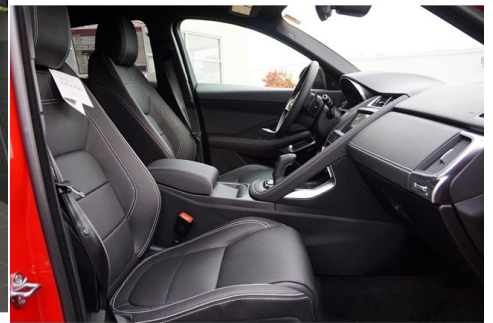

# 2019 E-PACE

HSE Automatic

MSRP \$59,489

**Model Year**  
2019

**Transmission**  
Automatic

**Bodystyle**  
SUV

**Exterior Color**  
Caldera Red

**Interior Trim**  
Ebony Windsor Leather  
Interior