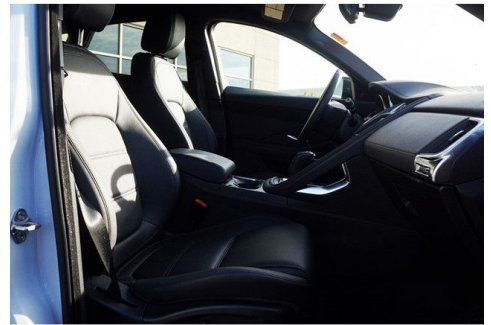

# 2018 E-PACE

S Automatic

MSRP \$50,214

Model Year	Transmission	Bodystyle	Exterior Color	Interior Trim	Vin
2018	Automatic	SUV	Yulong White	Ebony / Ebony Interior	SADFJ2FX9J1Z01634