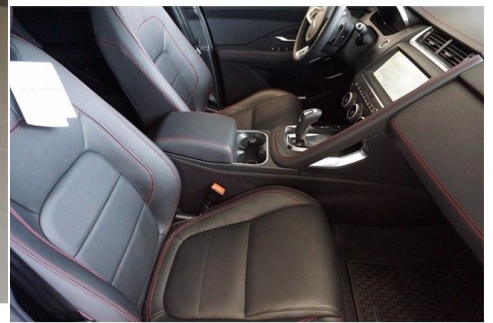

2020 E-PACE

MSRP \$49,005

CHECKERED FLAG 9-Speed Automatic

Model Year	Transmission	Bodystyle	Exterior Color	Interior Trim	Vin
2020	9-Speed Automatic	SUV	Photon Red	Ebony / Ebony Interior	SADF12FX5L1Z90038