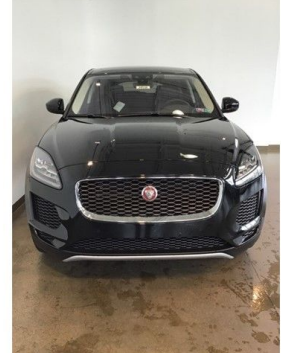

2020 E-PACE

MSRP \$49,520

BASE 9-Speed Automatic

Model Year	Transmission	Bodystyle	Exterior Color	Interior Trim	Vin
2020	9-Speed Automatic	SUV	Santorini Black	Ebony / Ebony Interior	SADFK2FX7L1000486

Retailer Comments