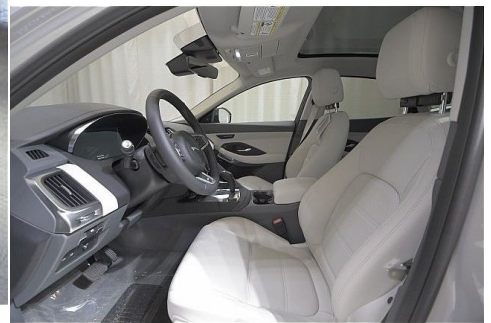

2020 E-PACE

MSRP $51,795

BASE 9-Speed Automatic

Model Year	Transmission	Bodystyle	Exterior Color	Interior Trim	Vin
2020	9-Speed Automatic	SUV	Borascio Grey	Lunar / Light Oyster Interior	SADFK2FX2L1002677

Retailer Comments

Borascio Grey Metallic 2020 Jaguar E-PACE Base, AWD 9-Speed Automatic 2.0L I4 Turbocharged. 14-Way Heated Memory Front Seats w/Heated Rear Seats, 4.54 Axle Ratio, 4-Wheel Disc Brakes, ABS Brakes, Air Conditioning, AM/FM Radio, Auto-dimming Door Mirrors, Auto-dimming Rear-View Mirror, Automatic Temperature Control, Basic Rear Seat Convenience Pack, Black Gearshift Paddles, Blind Spot Assist (BSA), Brake Assist, Bumpers: Body-color, Car Care Pack, Cold Climate Pack, Compass, Delay-off Headlights, Driver Door Bin, Driver Vanity Mirror, Dual Front Impact Airbags, Dual Front Side Impact Airbags, Electronic Stability Control, Emergency Communication System: InControl Protect, Exterior Parking Camera Rear, Fixed Panoramic Roof, Four Wheel Independent Suspension, Front Anti-roll Bar, Front Bucket Seats, Front Center Armrest, Front Dual Zone A/C, Front Reading Lights, Fully Automatic Headlights, Grained Leather Seat Trim, Heated Door Mirrors, Heated Windshield w/Heated Washer Jets, HomeLink Garage Door Opener, Illuminated Entry, Connect Pro Pack, Interactive Driver Display, Keyless Entry, Leather Shift Knob, Leather Steering Wheel, Low Tire Pressure Warning, Navigation Pro, Occupant Sensing Airbag, Outside Temperature Display, Overhead Airbag, Overhead Console, Panic Alarm, Passenger Door Bin, Passenger Vanity Mirror, Power Door Mirrors, Power Driver Seat, Power Passenger Seat, Power Steering, Power Windows, Powered Tailgate, Radio Data System, Radio: Jaguar Sound System, Radio: Meridian 380W Sound System, Rain Sensing Wipers, R-Dynamic Branded Leather Steering Wheel, Rear Anti-roll Bar, Rear Fog Lights, Rear Reading Lights, Rear Seat Center Armrest, Rear Window Defroster, Rear Window Wiper, Remote Keyless Entry, Security System, Silver Roof Rails, SiriusXM Satellite Radio HD Radio, Speed Control, Speed-sensing Steering, Split Folding Rear Seat, Spoiler, Steering Wheel Mounted Audio Controls, Tachometer, Telescoping Steering Wheel, Tilt Steering Wheel, Traction Control, Traffic Sign Recognition Adaptive Speed Limiter, Trip Computer, Turn Signal Indicator Mirrors, Variably Intermittent Wipers, Wheels: 18' 9 Spoke Sparkle Silver. Recent Arrival! 21/28 City/Highway MPG