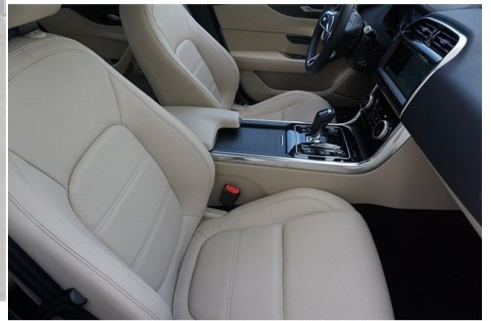

# 2020 XE

S 8-Speed Automatic

MSRP \$47,395

| Model Year | Transmission      | Bodystyle    | Exterior Color | Interior Trim | Vin               |
|------------|-------------------|--------------|----------------|---------------|-------------------|
| 2020       | 8-Speed Automatic | 4 DOOR SEDAN | Fuji White     | Ecru / Ebony  | SAJAJ4FX8LCP63708 |