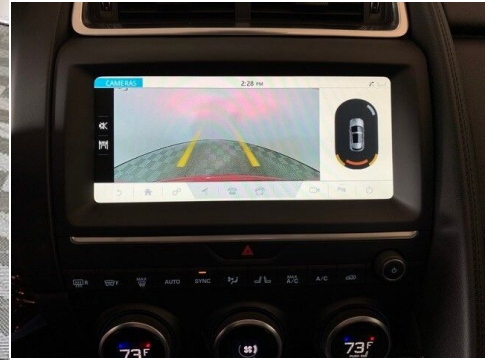

2020 E-PACE

BASE 9-Speed Automatic

MSRP \$52,085

Model Year	Transmission	Bodystyle	Exterior Color	Interior Trim	Vin
2020	9-Speed Automatic	SUV	Firenze Red	Ebony / Ebony Interior	SADFK2FX4L1005936

Retailer Comments

NOW OFFERING COMPLETE ONLINE PURCHASING!!! This vehicle is nicely appointed with: Remote Engine Start: Smart Device, Collision Avoidance System, Lane Keeping Assist, Drowsiness Alert, *Apple CarPlay, Android Auto, Voice Recognition, Bluetooth Hands-Free, Wi-Fi Hotspot, 10-Way Heated Front Seats, Adaptive Speed Limiter, Black Contrast Roof, Black Exterior Pack, Black Gearshift Paddles, Blind Spot Assist, Brake assist, Car Care Pack, Cold Climate Pack, Emergency communication system: InControl Protect, Gloss Black Grille w/Gloss Black Surround, Gloss Black Side Vents, Gloss Black Side Window Surround, Grained Leather Seat Trim, Heated Windshield w/Heated Washer Jets, InControl Connect Pro Pack, Meridian 380W Sound System, Navigation Pro, Powered Gesture Tailgate, Rain sensing wipers, R-Dynamic Branded Leather Steering Wheel, Remote keyless entry, SiriusXM Satellite Radio HD Radio. South Shore JLR at the corner of US 30 and Burr St in Crown Point, IN. Let us be your dealer! We offer complimentary pick-up and drop off for service, as well as go the extra mile for our customers! Serving Schererville, Crown Point, Valparaiso, Dyer, Saint John, Indiana, and Orland Park, Olympia Fields, Flossmoor, IL! Just minutes from Chicago! * Price does NOT include Tax, Title, License or Doc Fee. Price includes: \$2000 - Allowance Credit. Exp. 07/31/2020