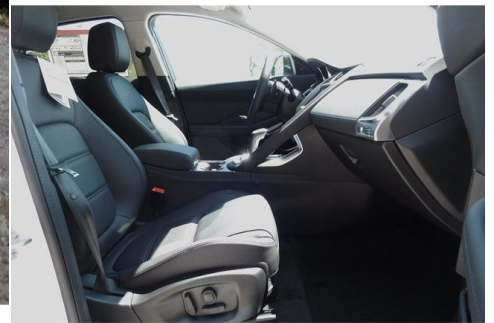

2020 E-PACE

MSRP $52,140

SE N/A

Model Year	Transmission	Bodystyle	Exterior Color	Interior Trim	Vin
2020	N/A	SUV	Fuji White	Ebony / Ebony Interior	SADFP2FX2L1006049

Retailer Comments

This vehicle won't be on the lot long! A great vehicle and a great value! A turbocharger further enhances performance, while also preserving fuel economy. Jaguar prioritized fit and finish as evidenced by: a rear window wiper, power front seats, and leather upholstery. Smooth gearshifts are achieved thanks to the 2 liter 4 cylinder engine, and all wheel drive keeps this model firmly attached to the road surface. Well tuned suspension and stability control deliver a spirited, yet composed, ride and drive We have a skilled and knowledgeable sales staff with many years of experience satisfying our customers needs. They'll work with you to find the right vehicle at a price you can afford. Come on in and take a test drive!

Jaguar Scarborough

371 US Route 1,
Scarborough,
ME,
04074
United States
(207) 883-0161

OPENING TIMES

Monday	8:00am - 6:00pm
Tuesday	8:00am - 6:00pm
Wednesday	8:00am - 6:00pm
Thursday	8:00am - 6:00pm
Friday	8:00am - 6:00pm
Saturday	9:00am - 4:00pm
Sunday	Closed

Every effort has been made to ensure the accuracy of the information above, however, errors may occur. Do not rely entirely on this information but check with your retailer about items which may affect your decision to purchase.