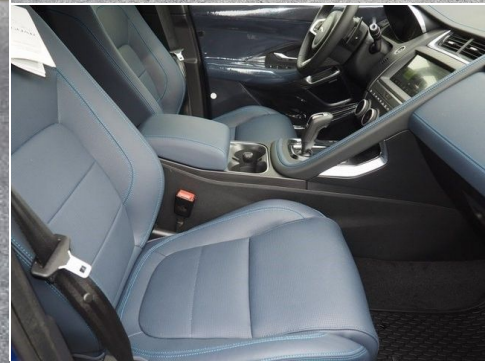

2020 E-PACE

MSRP $59,535

R-DYNAMIC HSE 9-Speed Automatic

Model Year	Transmission	Bodystyle	Exterior Color	Interior Trim	Vin
2020	9-Speed Automatic	SUV	Caesium Blue	Ebony / Eclipse Interior	SADFM2GXXL1005657

Retailer Comments

This 2020 Blue Jaguar E-PACE R-Dynamic AWD is well equipped and includes these features and benefits: 21/27 City/Highway MPG

Union Park Jaguar

1900 Pennsylvania Ave,
Wilmington,
DE,
19806
United States
(302) 658-7245

OPENING TIMES

Monday	9:00am - 8:00pm
Tuesday	9:00am - 8:00pm
Wednesday	9:00am - 8:00pm
Thursday	9:00am - 8:00pm
Friday	9:00am - 8:00pm
Saturday	9:00am - 5:00pm
Sunday	Closed

Every effort has been made to ensure the accuracy of the information above, however, errors may occur. Do not rely entirely on this information but check with your retailer about items which may affect your decision to purchase.