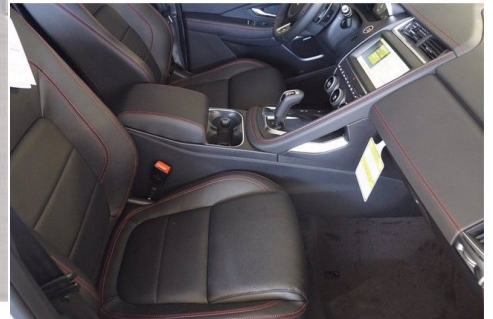

2020 E-PACE

MSRP \$50,915

CHECKERED FLAG 9-Speed Automatic

Model Year	Transmission	Bodystyle	Exterior Color	Interior Trim	Vin
2020	9-Speed Automatic	SUV	Yulong White	Ebony / Ebony Interior	SADF12FX0L1011204

Retailer Comments

Yulong White Metallic 2020 Jaguar E-PACE Checkered Flag Edition AWD 9-Speed Automatic 2.0L I4 Turbocharged Adaptive Cruise Control w/Queue Assist, Adaptive Speed Limiter, Apple CarPlay/Android Auto, Automatic temperature control, Black Gearshift Paddles, Blind Spot Assist, Cold Climate Pack, Connect Pro Pack, Drive Pack, Emergency communication system: InControl Protect, Exterior Parking Camera Rear, Front dual zone A/C, Fully automatic headlights, Grained Leather Seat Trim, Heated Windshield w/Heated Washer Jets, High-Speed Emergency Braking, HomeLink Garage Door Opener, Illuminated entry, Navigation Pro, Navigation system: InControl Navigation Pro, Power Liftgate, Radio: Jaguar Sound System, Radio: Meridian 380W Sound System, Rear fog lights, Remote keyless entry, Softgrain Leather Heated Steering Wheel, Steering wheel mounted audio controls, Wheels: 19" 5 Spoke Satin Dark Grey Finish.21/28 City/Highway MPG Awards: * JD Power Automotive Performance, Execution and Layout (APEAL) Study, Initial Quality Study (IQS)