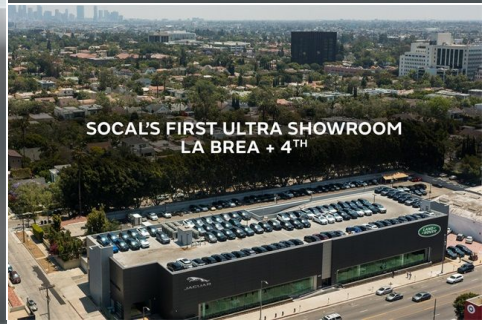

2021 F-PACE

MSRP $55,635

S Automatic

Model Year

2021

Transmission

Automatic

Bodystyle

4 Door SUV

Exterior Color

Fuji White

Interior Trim

Ebony w/ Ebony/Ebony interior

Vin

SADCJ2EX4MA679528

Retailer Comments

Come visit our new location at 400 S. La Brea! Over 300 vehicles in stock! Fuji White 2021 Jaguar F-PACE P250 S AWD 8-Speed Automatic 2.0L I4 Turbocharged

Jaguar Los Angeles

400 S La Brea Ave,
Los Angeles,
CA,
90036-3524
United States
(424) 293-7073

OPENING TIMES

Monday	7:30am - 5:00pm
Tuesday	7:30am - 5:00pm
Wednesday	7:30am - 5:00pm
Thursday	7:30am - 5:00pm
Friday	7:30am - 5:00pm
Saturday	9:30am - 7:00pm
Sunday	10:00am - 6:00pm

Every effort has been made to ensure the accuracy of the information above, however, errors may occur. Do not rely entirely on this information but check with your retailer about items which may affect your decision to purchase.