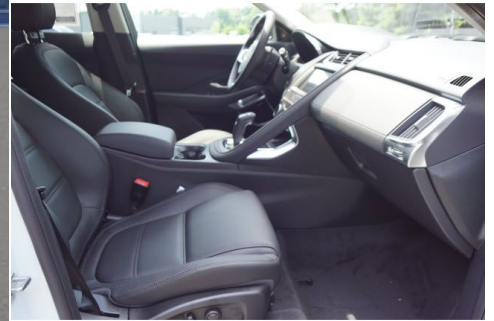

2020 E-PACE

MSRP \$51,420

SE Automatic

Model Year	Transmission	Bodystyle	Exterior Color	Interior Trim	Vin
2020	Automatic	SUV	Fuji White	Ebony	SADFP2FX5L1003257

Jaguar Marlboro

480 Route 9 North,
Marlboro,
NJ,
07746
United States
(732) 810-4000