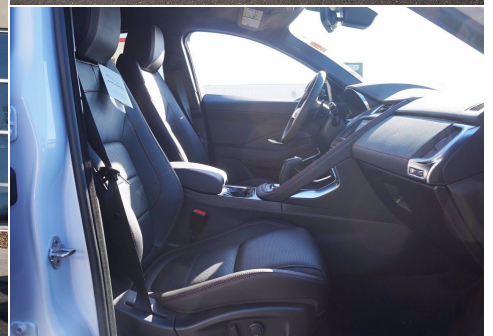

2020 E-PACE

MSRP \$52,593

Checked Flag 2I Automatic

Model Year	Transmission	Bodystyle	Exterior Color	Interior Trim	Vin
2020	Automatic	SUV	Yulong White	Ebony	SADF12FX7L1Z76206

Retailer Comments

Yulong 2020 Jaguar E-PACE Checked Flag Edition AWD 9-Speed Automatic 2.0L I4 Turbocharged 21/28 City/Highway MPG Awards: * JD Power Automotive Performance, Execution and Layout (APEAL) Study, Initial Quality Study (IQS)