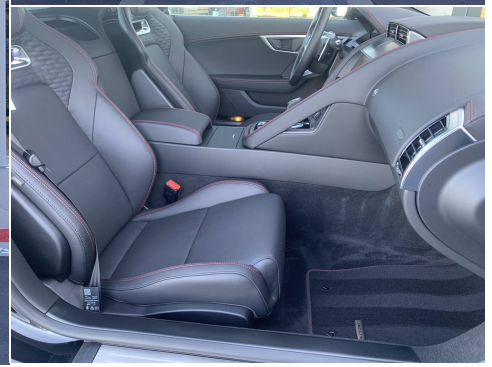

2022 F-TYPE

MSRP \$93,840

F-TYPE P450 R-Dynamic AWD Coupe 5I Automatic

Model Year	Transmission	Bodystyle	Exterior Color	Interior Trim	Vin
2022	Automatic	Coupe	Santorini Black	Ebony	SAJD81EE9NCK77497

Retailer Comments

You won't want to miss this excellent value! Perfect for a driving enthusiast demanding comfort and luxury in a striking 2 door design! Jaguar prioritized practicality, efficiency, and style by including: power front seats, automatic dimming door mirrors, and air conditioning. Jaguar made sure to keep road-handling and sportiness at the top of it's priority list. Smooth gearshifts are achieved thanks to the 5 liter 8 cylinder engine, and for added security, dynamic Stability Control supplements the drivetrain. You will have a pleasant shopping experience that is fun, informative, and never high pressured. Stop by our dealership or give us a call for more information.