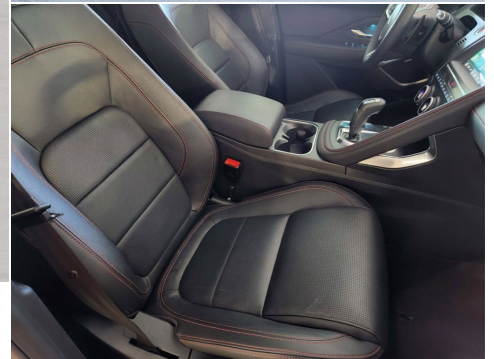

2020 E-PACE

MSRP $50,050

Checkered Flag Automatic

Model Year	Transmission	Bodystyle	Exterior Color	Interior Trim	Vin
2020	Automatic	SUV	Corris Grey	Ebony	SADF12FX4L1011092

Retailer Comments

Eiger Gray Metallic 2020 Jaguar E-PACE Checkered Flag Edition AWD 9-Speed Automatic 2.0L I4 Turbocharged **DEALER DEMO, NEVER TITLED, OPEN MSO, LIKE NEW, NOW APPROVED JAGUAR LAND ROVER CERTIFIED PRE OWNED, Adaptive Cruise Control w/Queue Assist, Adaptive Speed Limiter, Blind Spot Assist, Cold Climate Pack, Drive Pack, Heated Windshield w/Heated Washer Jets, High-Speed Emergency Braking, Navigation system: InControl Navigation Pro, Radio: Meridian 380W Sound System, Softgrain Leather Heated Steering Wheel.Recent Arrival! 21/28 City/Highway MPG Awards: * JD Power Automotive Performance, Execution and Layout (APEAL) Study, Initial Quality Study (IQS)Basic Interior Protection Pack$400.00Cold Climate Pack$640.00Corris Grey Metallic Paint–Drive Pack$1,200.00Ebony / Ebony Flame Red Stitch Sport Seats–Heated Steering Wheel, Windshield & Washer Jets–Meridian Sound System (380W)$360.00Adaptive Cruise Control w/Queue Assist, High-Speed Emergency Braking–

Jaguar Dallas

11400 N Central Expy,
Dallas,
TX,
75243
United States
(214) 691-4294

OPENING TIMES

Monday	8:30am - 7:00pm
Tuesday	8:30am - 7:00pm
Wednesday	8:30am - 7:00pm
Thursday	8:30am - 7:00pm
Friday	8:30am - 7:00pm
Saturday	8:30am - 6:00pm
Sunday	Closed