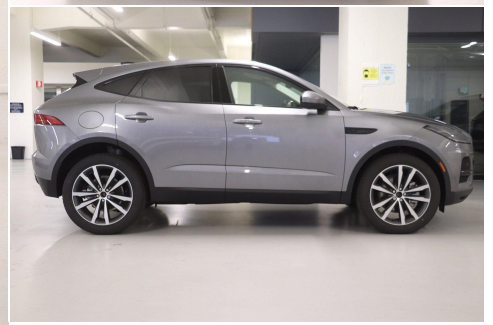

# 2022 E-PACE

MSRP \$54,160

SE 2I Automatic

Model Year	Transmission	Bodystyle	Exterior Color	Interior Trim	Vin
2022	Automatic	SUV	GREY	Light Oyster/Ebony	SADFP2FX5N1030767

## Retailer Comments

NAV, Heated Seats, Alloy Wheels, Turbo, All Wheel Drive, Back-Up Camera, Power Liftgate. SE trim. EPA 26 MPG Hwy/20 MPG City! Warranty 5 yrs/60k Miles - Drivetrain Warranty; KEY FEATURES INCLUDE Navigation, All Wheel Drive, Power Liftgate, Heated Driver Seat, Back-Up Camera BUY FROM AN AWARD WINNING DEALER Jaguar and Land Rover San Francisco are here to provide a substantial selection of Jaguar and Land Rover vehicles to car shoppers. From our San Francisco location, we are easily able to service customers in all of California, and beyond. Our inventory is well-stocked with all of the top models in the Jaguar and Land Rover lineup. All of our vehicles provide the refinement and performance consumers have come to expect from Jaguar and Land Rover. Fuel economy calculations based on original manufacturer data for trim engine configuration. Please confirm the accuracy of the included equipment by calling us prior to purchase.