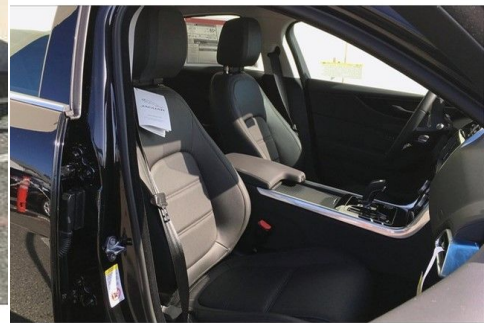

2020 XE

S Automatic

MSRP \$48,807

Model Year	Transmission	Bodystyle	Exterior Color	Interior Trim	Vin
2020	Automatic	4 DOOR SEDAN	Santorini Black	Ebony / Ebony	SAJAE4FX9LCP56576

Retailer Comments

\$3,999 Total Due at Signing Including 1st Payment, Tax, Title and License Fees, Security Deposit Waived. Factory Scheduled Maintenance Included. 7,500 Miles Per Year, 0.15c Excess Mileage Charge. 39 Months. On Above Average Approved 700+Credit through Jaguar Financial. Contact Jaguar Newport Beach today for information on dozens of vehicles like this 2020 Jaguar XE S. This Jaguar includes: GLOSS GREY FIGURED EBONY WOOD VENEER Woodgrain Interior Trim GARAGE DOOR OPENER (HOMELINK) Universal Garage Door Opener WHEELS: 19 DIAMOND TURNED FINISH (STYLE 5031) Tires - Front All-Season Aluminum Wheels Tires - Rear All-Season BLIND SPOT ASSIST Blind Spot Monitor SIRIUSXM SATELLITE RADIO HD Radio Satellite Radio CONVENIENCE PACK Hands-Free Liftgate Adjustable Steering Wheel Power Door Locks Keyless Entry Remote Trunk Release SANTORINI BLACK METALLIC DRIVER SEAT MEMORY Seat Memory MERIDIAN SOUND SYSTEM (380W) HD Radio AM/FM Stereo Premium Sound System AUTO-DIMMING POWER FOLD HEATED DOOR MIRRORS W/MEMORY Power Mirror(s) Heated Mirrors Power Folding Mirrors CONNECTED NAVIGATION PACK Navigation System WIRELESS DEVICE CHARGING *Note - For third party subscriptions or services, please contact the dealer for more information.* Start enjoying more time in your new ride and less time at the gas station with this 2020 Jaguar XE. Based on the superb condition of this vehicle, along with the options and color, this Jaguar XE S is sure to sell fast. You can finally stop searching... You've found the one you've been looking for.