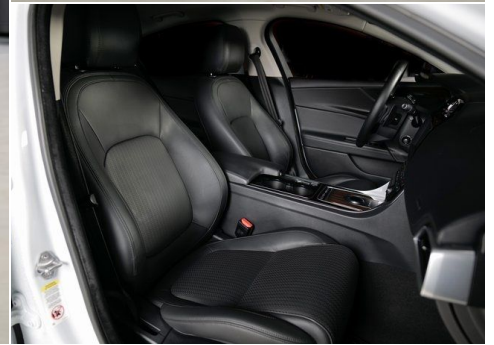

# 2017 XE

\$35,461

First Edition Automatic

Condition: Pre-Owned

Model Year	Mileage	Transmission	Bodystyle	Exterior Color	Vin
2017	39,142 miles	Automatic	Sedan	Glacier White	SAJAN4BV1HA947755

## Retailer Comments

Original MSRP \$59,683.00. Glacier White Metallic 2017 Jaguar XE 35t First Edition AWD 8-Speed Automatic 3.0L V6 24V Supercharged Heads-Up Display, Navigation system: InControl Touch Pro, Power moonroof, Wheels: 19" Radiance 15 Spoke Silver Alloy. Recent Arrival! 20/29 City/Highway MPG Awards: \* 2017 KBB.com Brand Image Awards Reviews: \* Exhilarating acceleration with the V6 engine; fuel-efficient diesel option; sharp handling and exceptional steering when going around turns; comfortable and controlled ride even with sport-tuned models; best-in-class warranty. Source: Edmunds